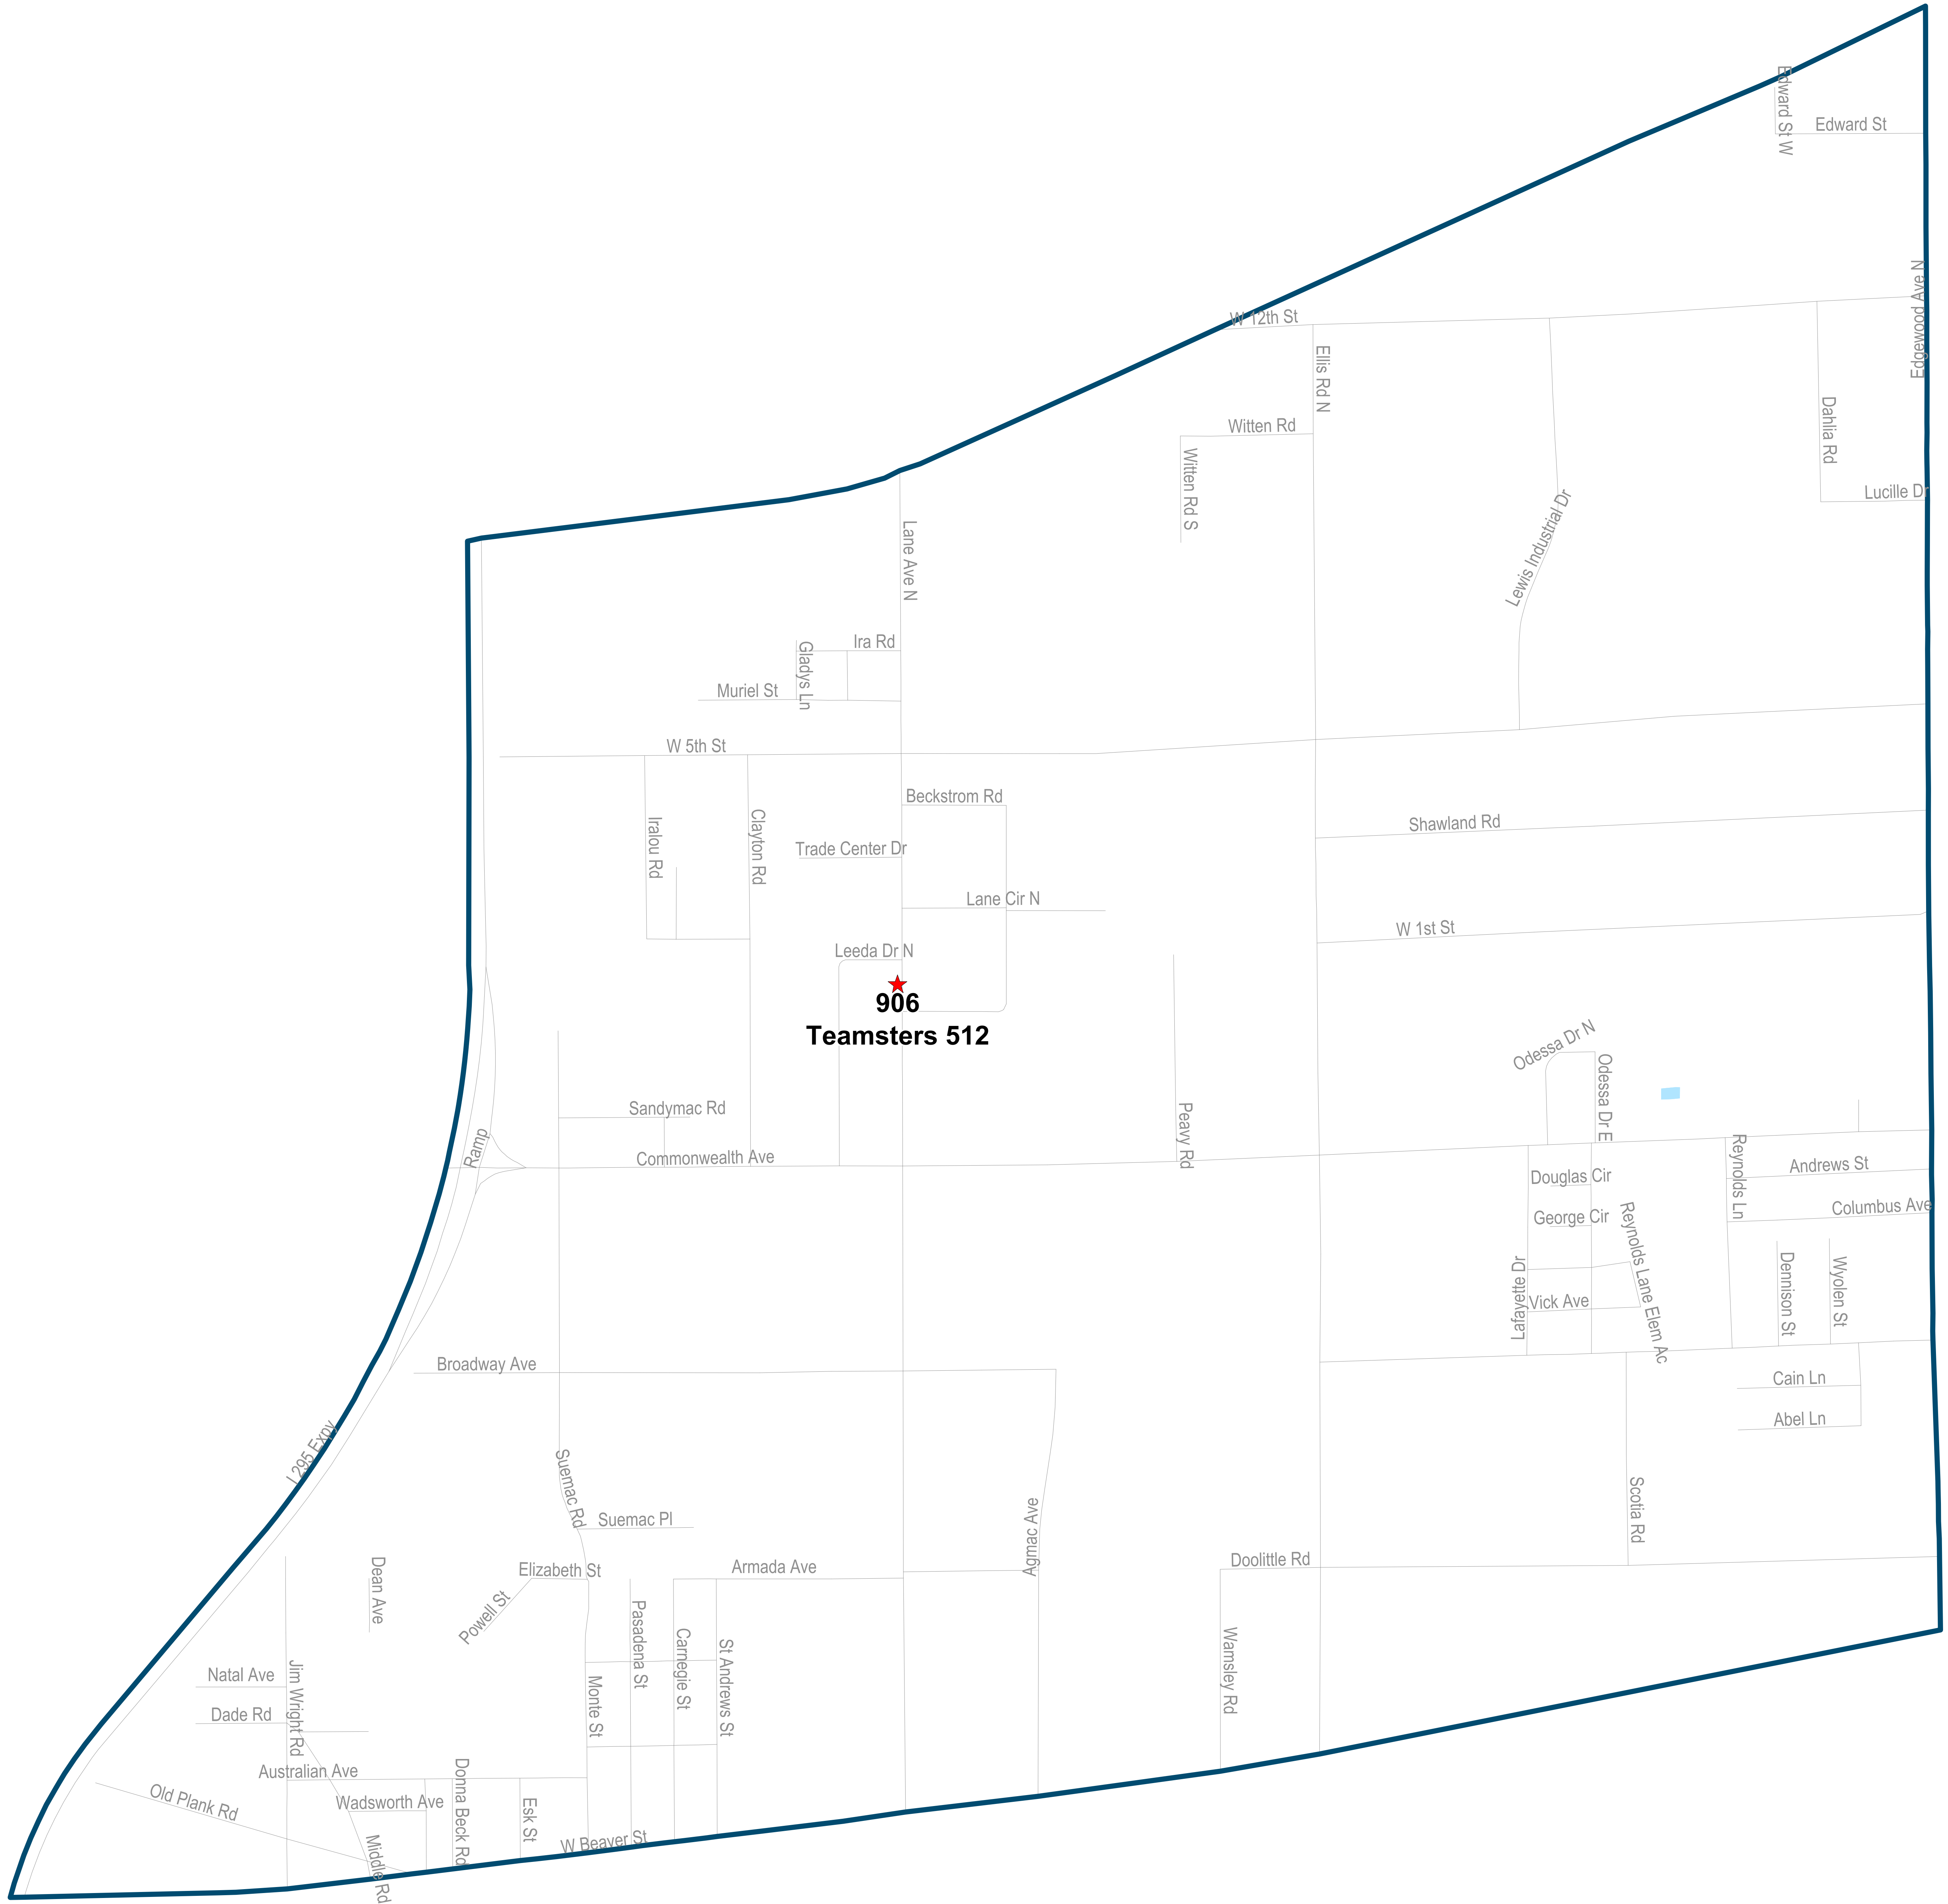

Duval County Supervisor of Elections Precinct 906

Teamsters 512
1210 Lane Ave N
Jacksonville, FL 32254

906
Teamsters 512