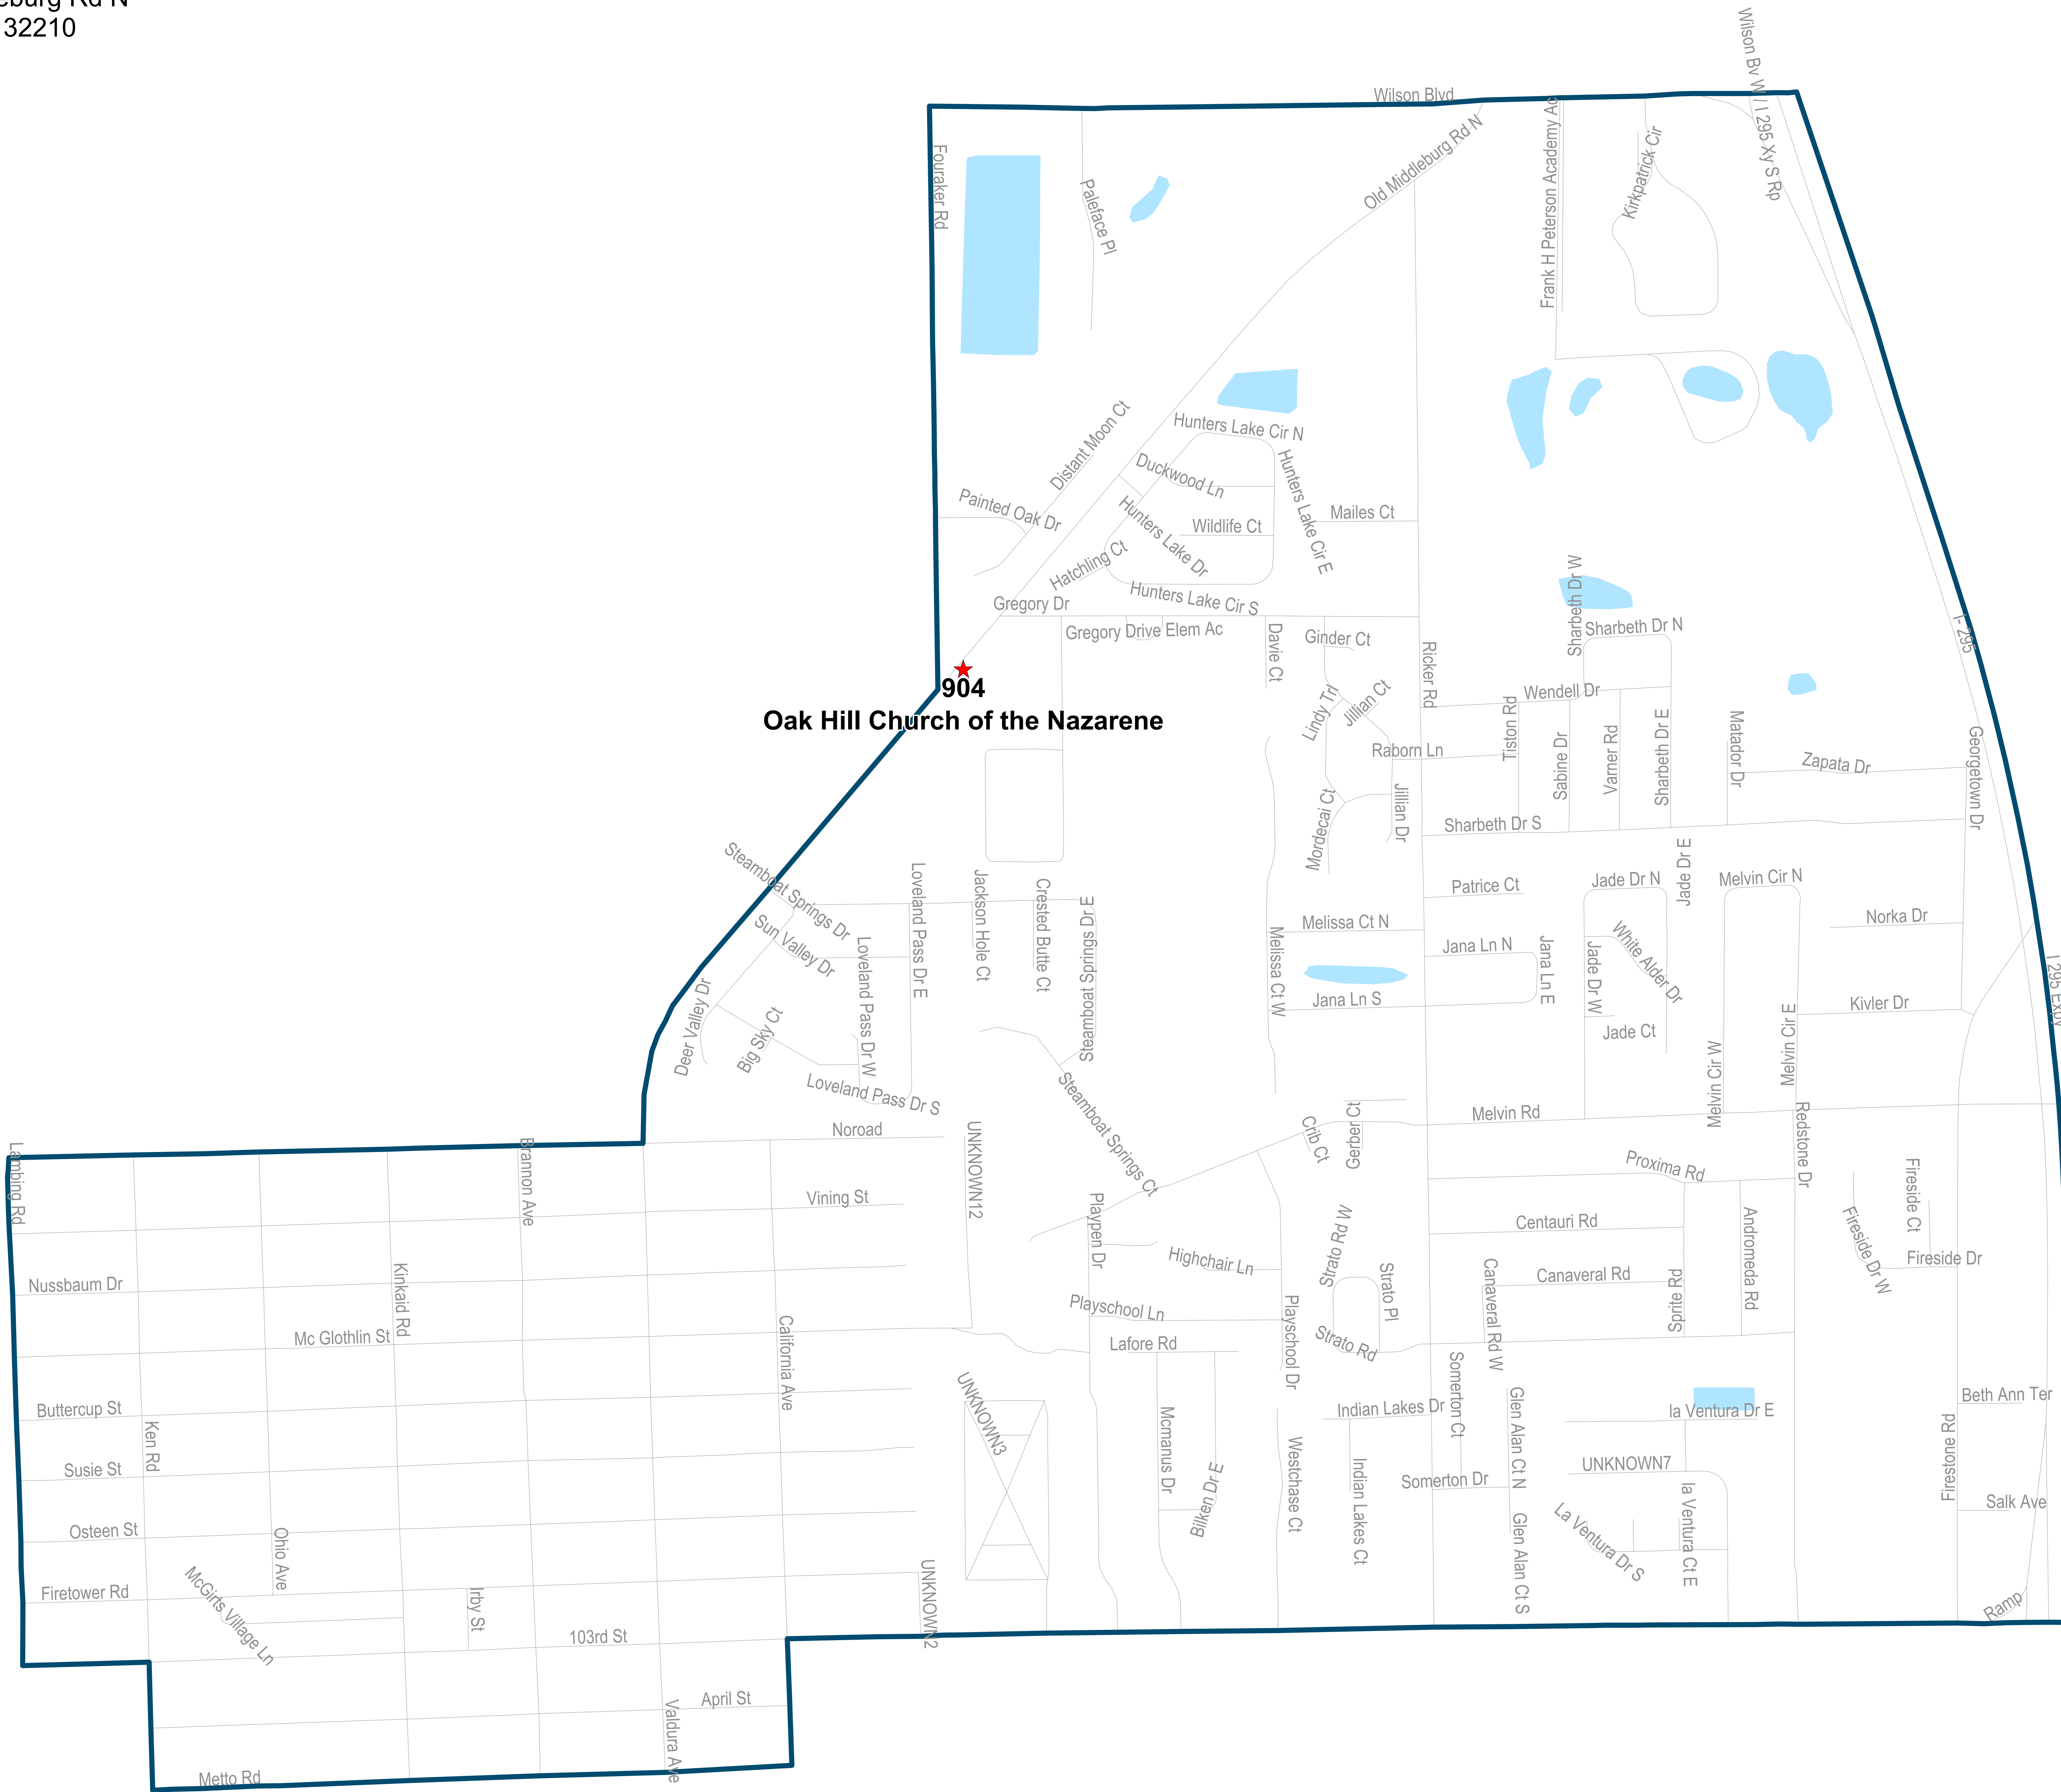

Duval County Supervisor of Elections Precinct 904

Oak Hill Church of the Nazarene
4151 Old Middleburg Rd N
Jacksonville, FL 32210

904
Oak Hill Church of the Nazarene