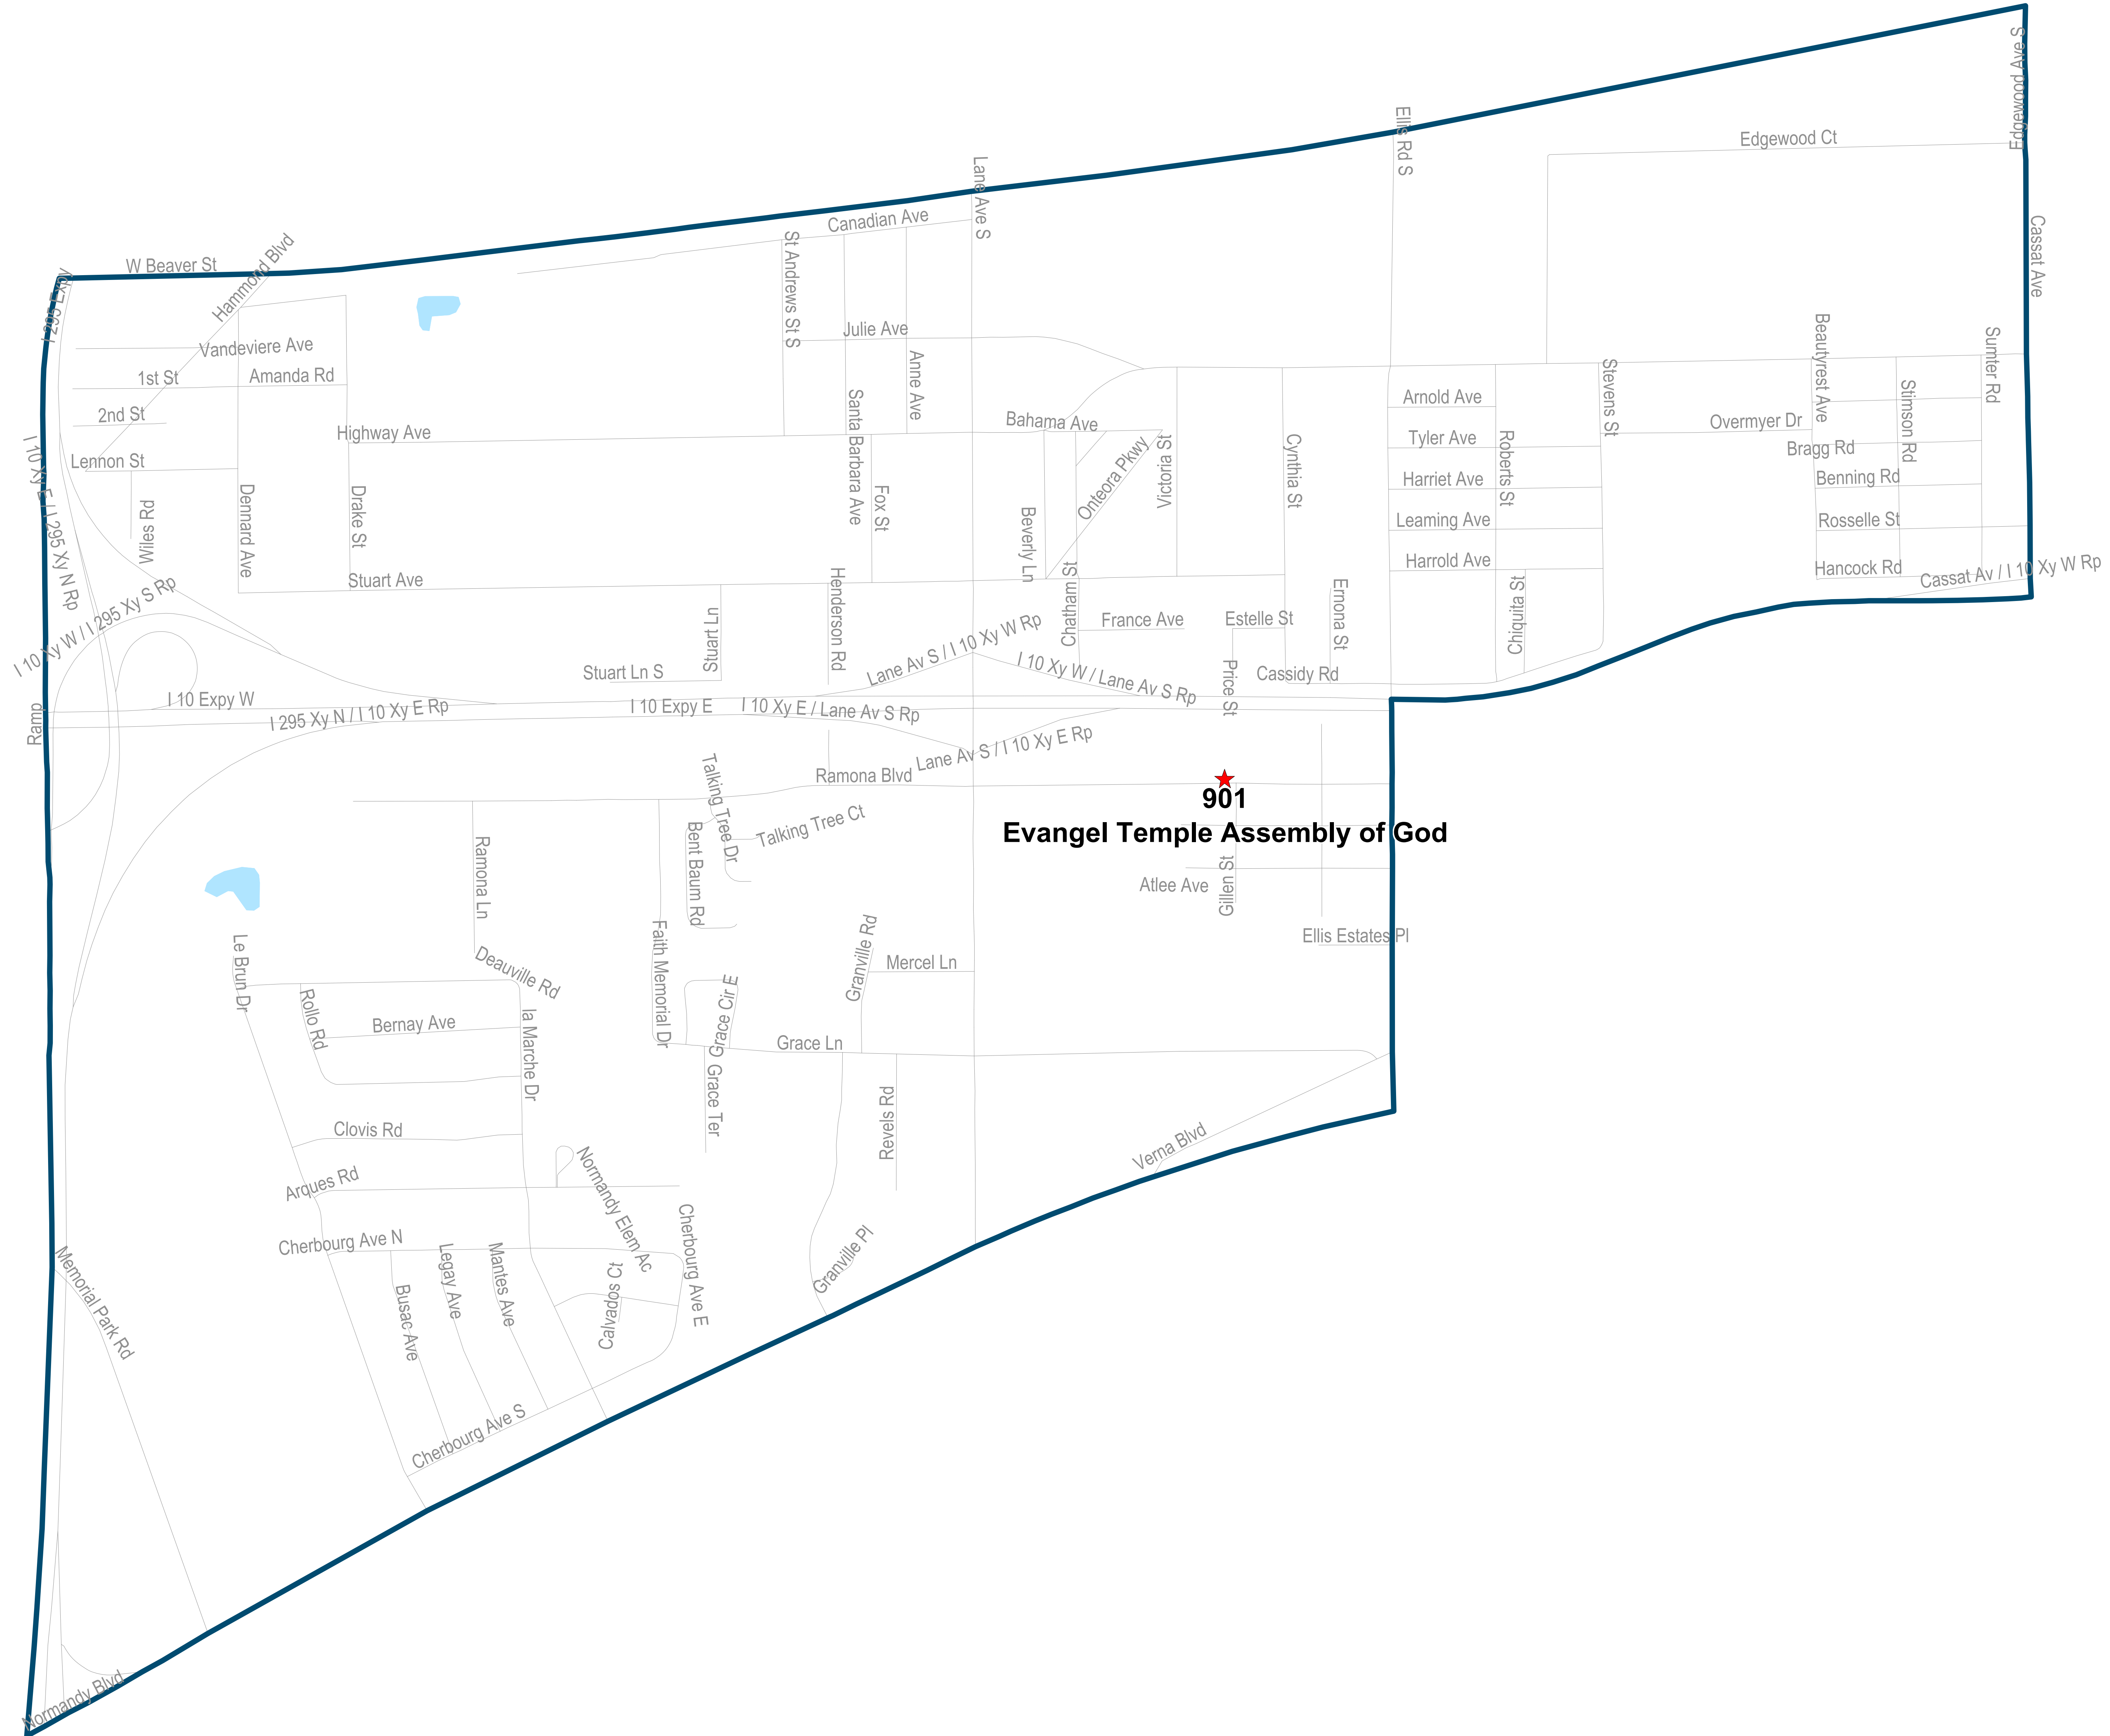

Duval County Supervisor of Elections Precinct 901

Evangel Temple Assembly of God
5755 Ramona Blvd
Jacksonville, FL 32205

901
Evangel Temple Assembly of God