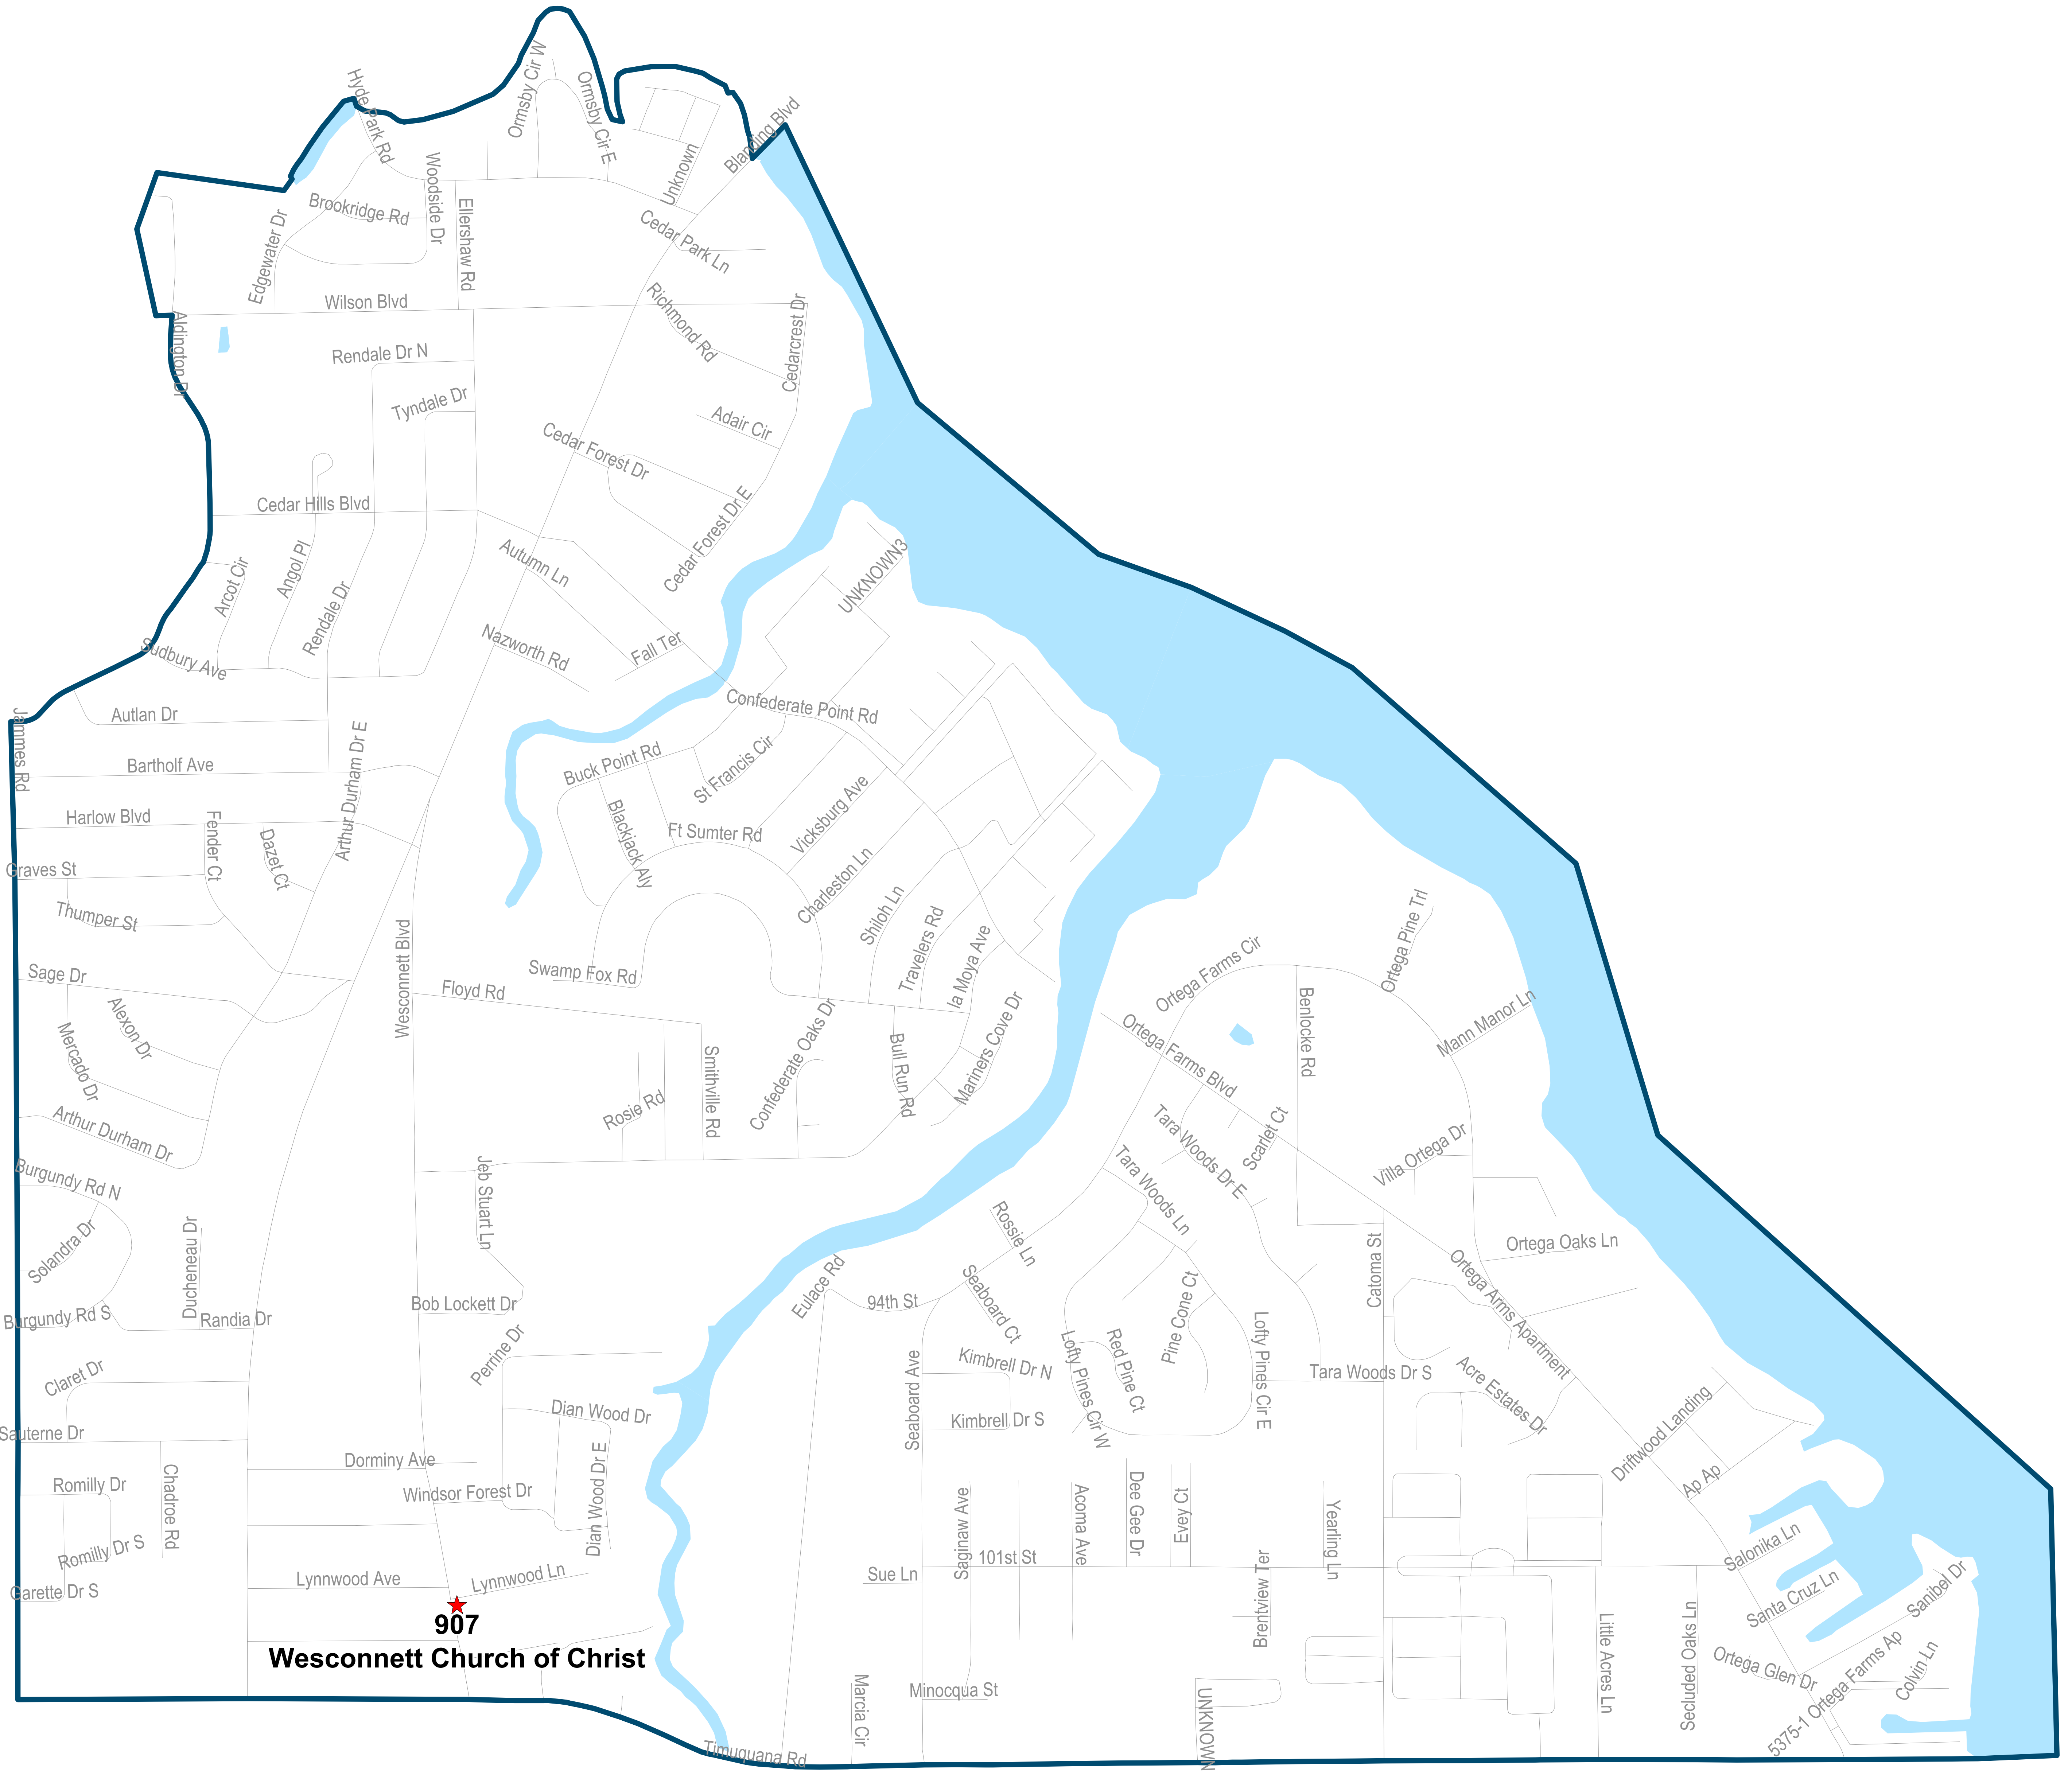

Duval County Supervisor of Elections Precinct 907

Wesconnett Church of Christ
5223 Wesconnett Blvd
Jacksonville, FL 32210

907
Wesconnett Church of Christ