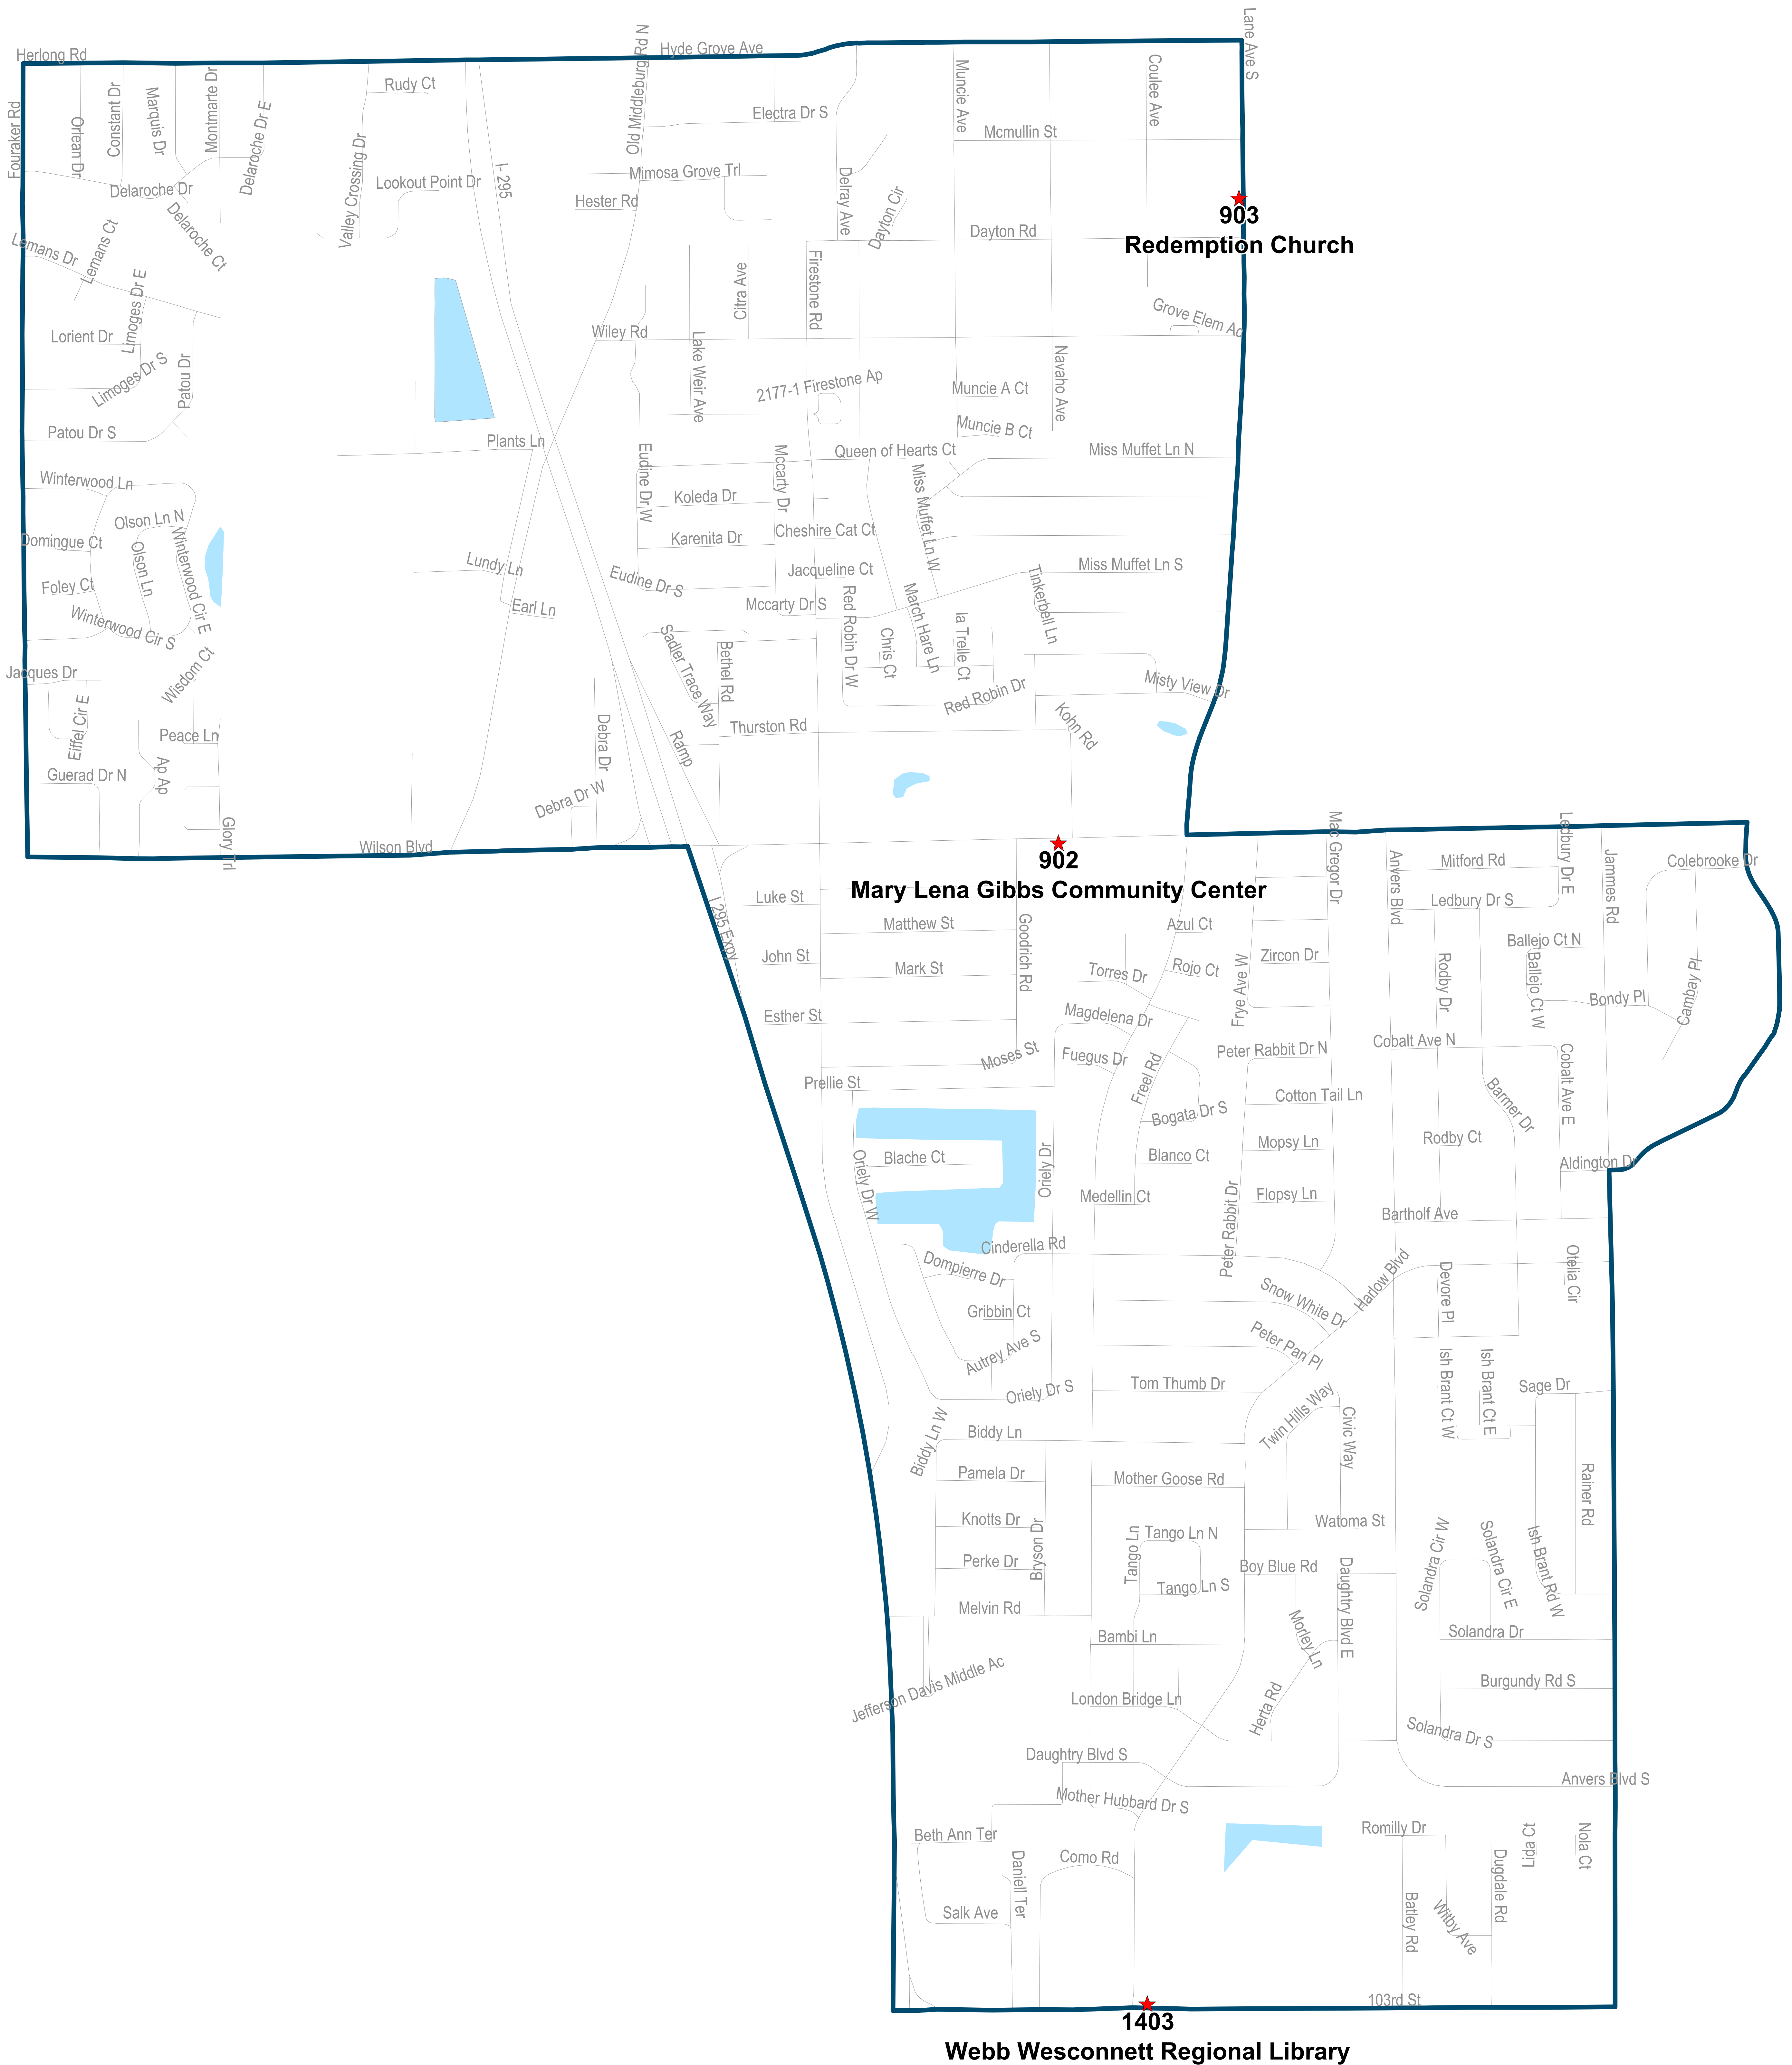

Duval County Supervisor of Elections Precinct 902

Mary Lena Gibbs Community Center
6974 Wilson Blvd
Jacksonville, FL 32210

903
Redemption Church

902
Mary Lena Gibbs Community Center

1403
Webb Wesconnett Regional Library