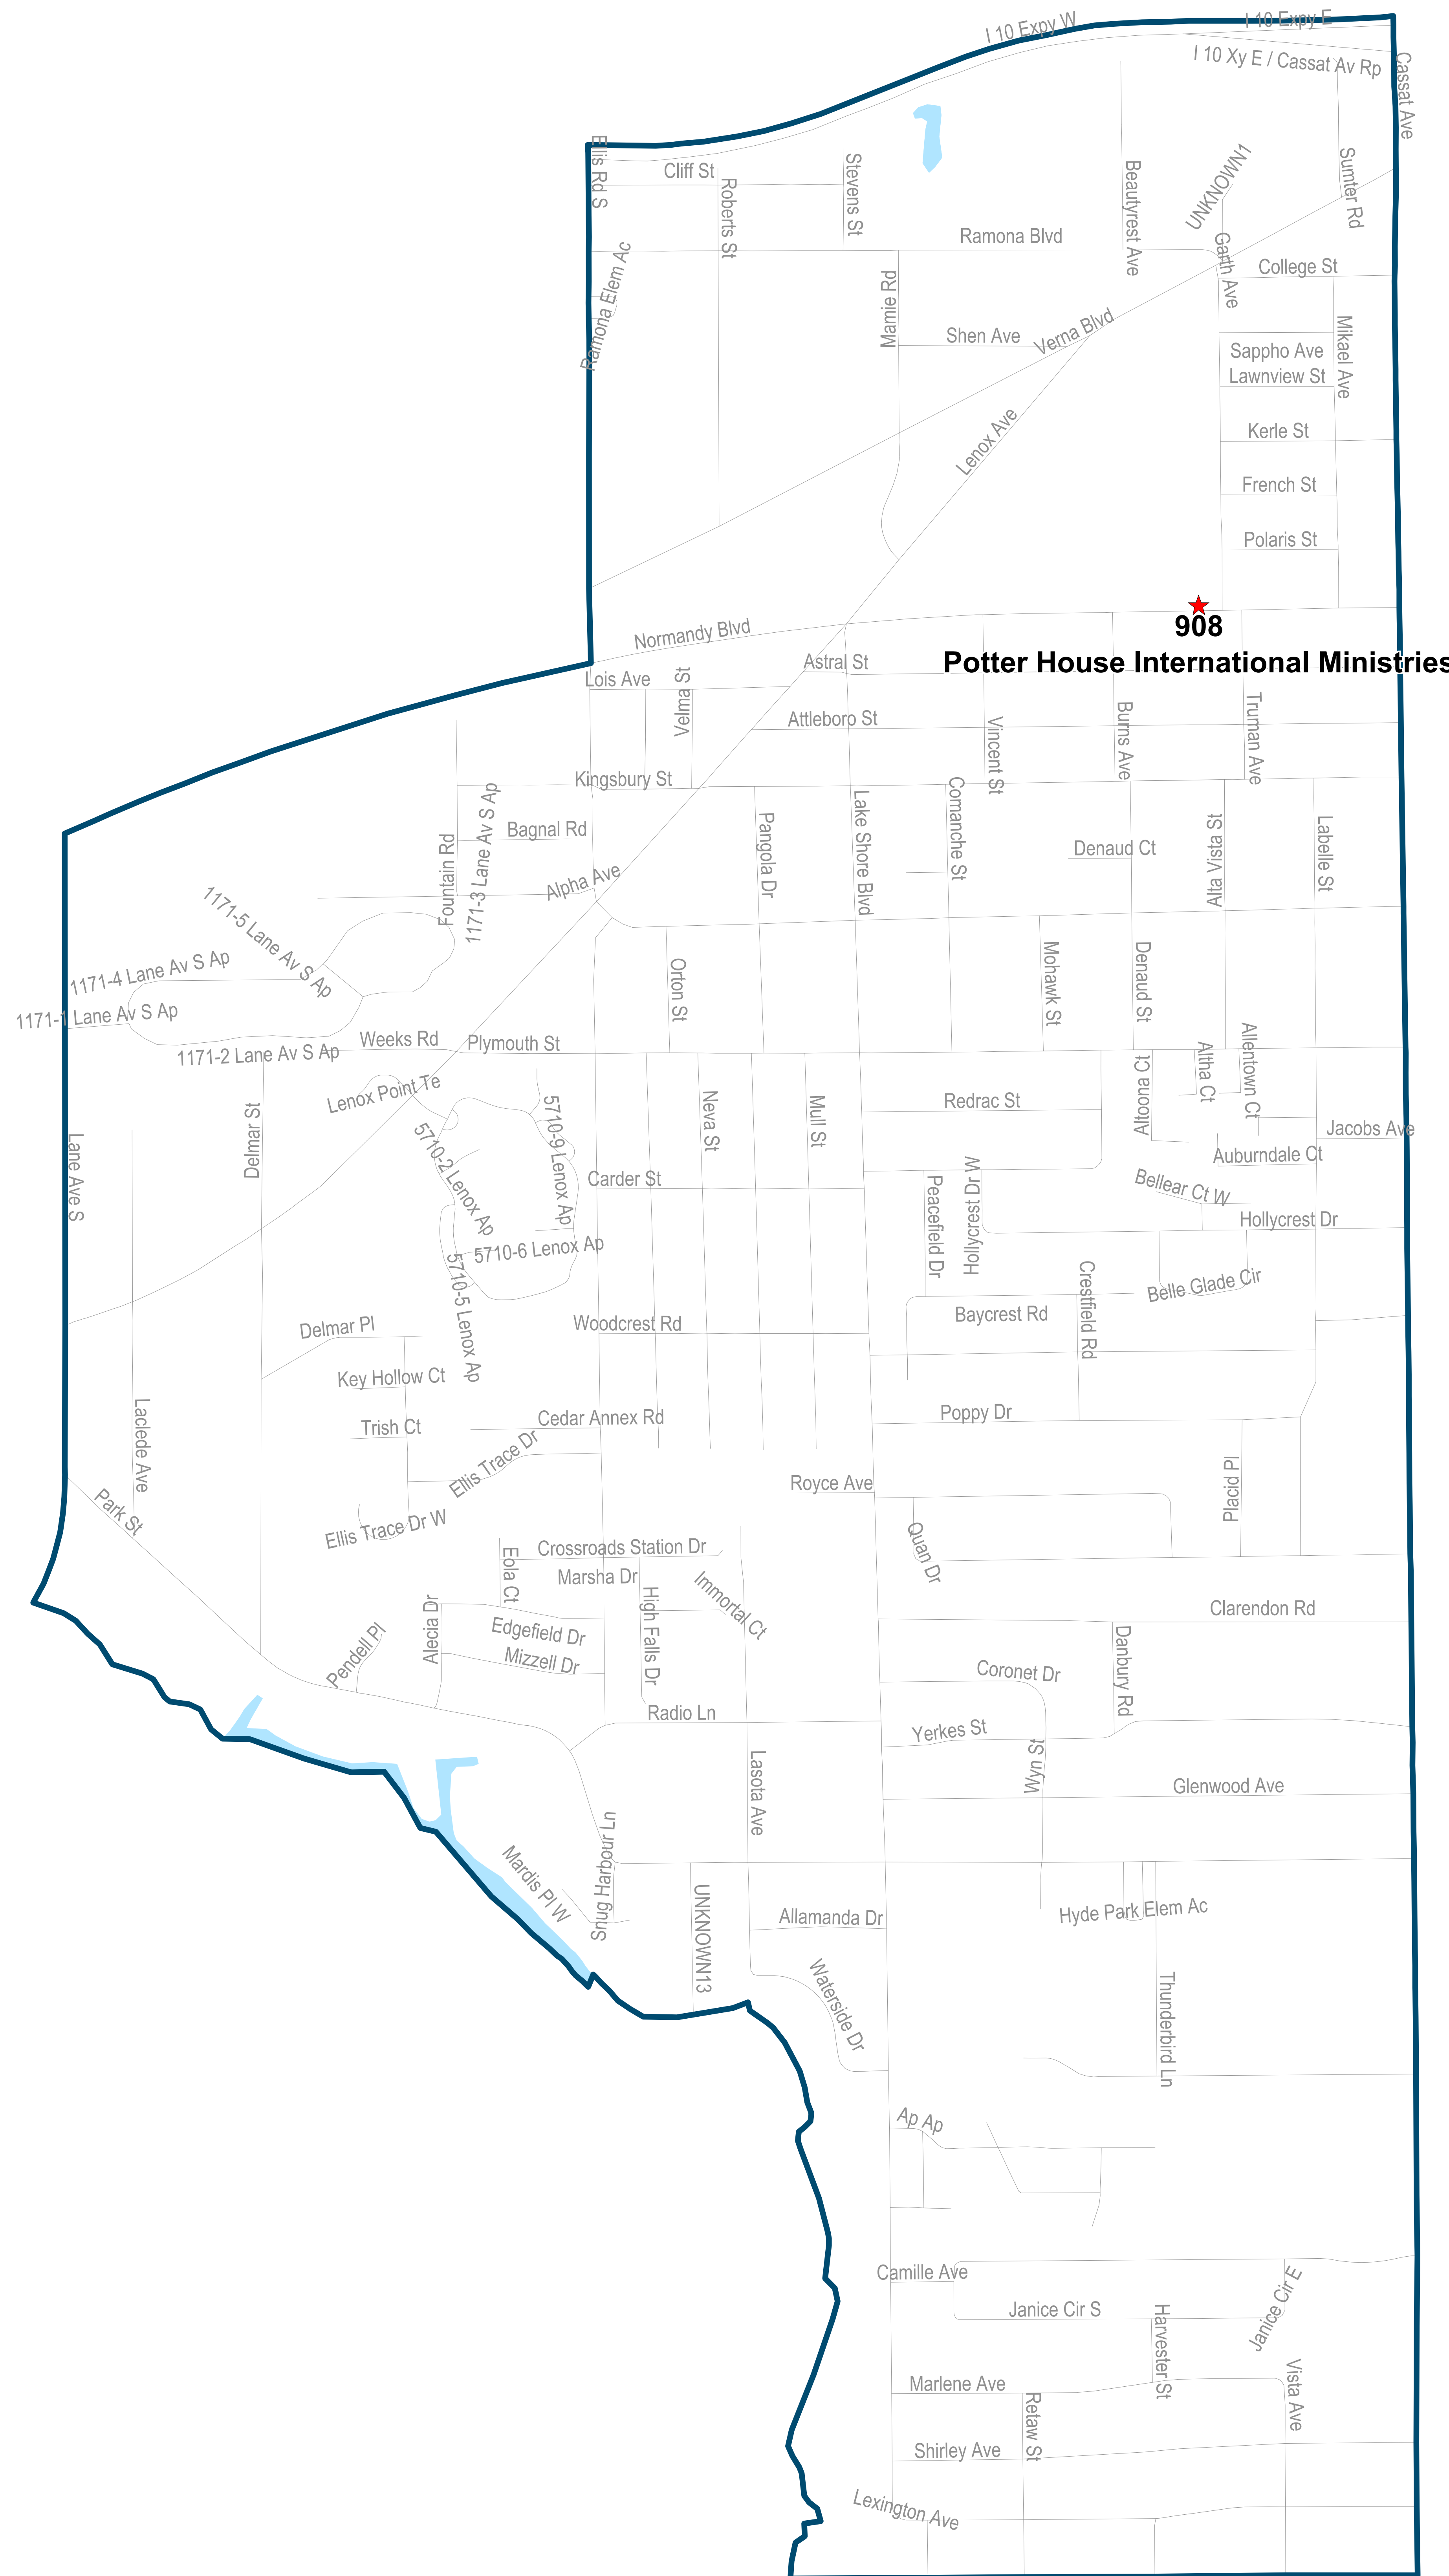

Duval County Supervisor of Elections Precinct 908

Potter House International Ministries
5119 Normandy Blvd
Jacksonville, FL 32205

908

Potter House International Ministries