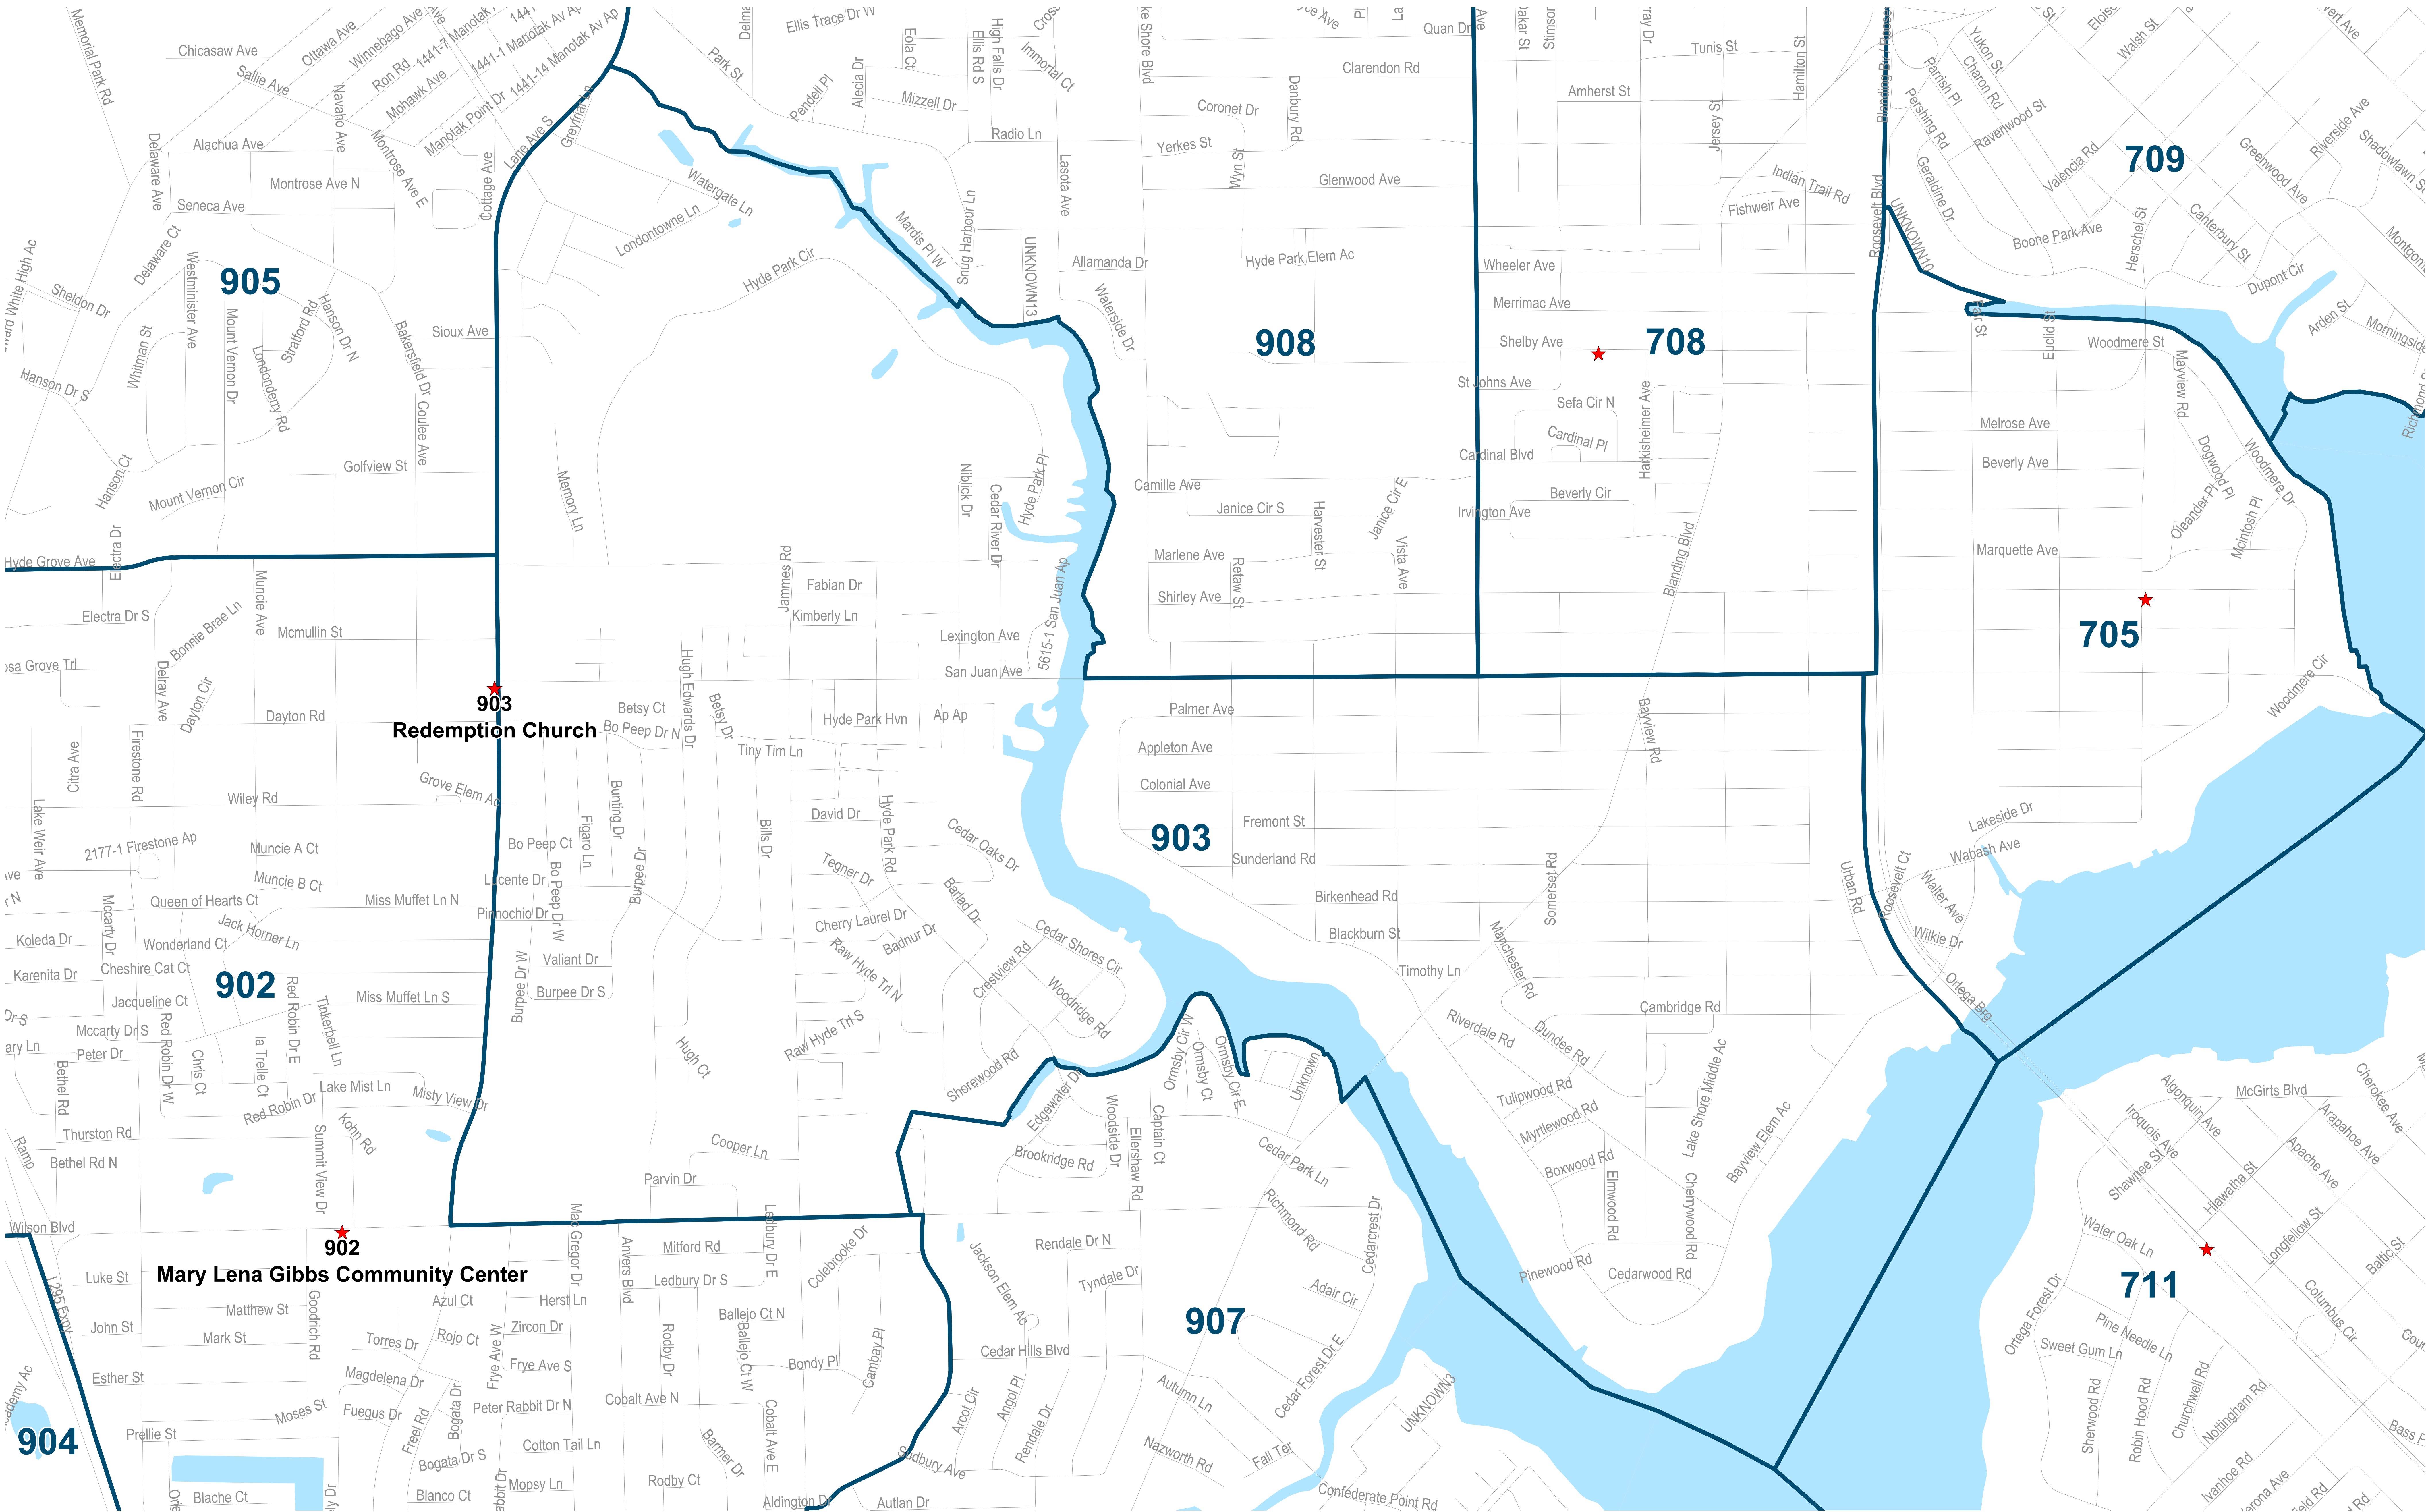

Duval County Supervisor of Elections Precinct 903

Redemption Church
2000 Lane Ave S
Jacksonville, FL 32210

Map generated using the Duval County Supervisor of Elections Office Geographic Information System which contains public information from various departments and agencies. Maps and associated information are provided for informational purposes only. No warranty is made by the Duval County Supervisor of Elections Office as to the accuracy, completeness, or reliability of the data for any other particular use. Furthermore, the Duval County Supervisor of Elections Office assumes no liability whatsoever associated with the use or misuse of such data.